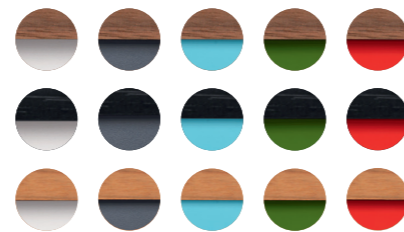

Albergo Cabinets

4.9 (including feet) x 7.5 x 4.8 in (hwd) / 1.2 lb

- › Walnut
- › Black Ash
- › Cherry
- › Custom Cabinet Series available at www.tivoliaudio.com/cabinets

Tivoli Audio™

www.tivoliaudio.com